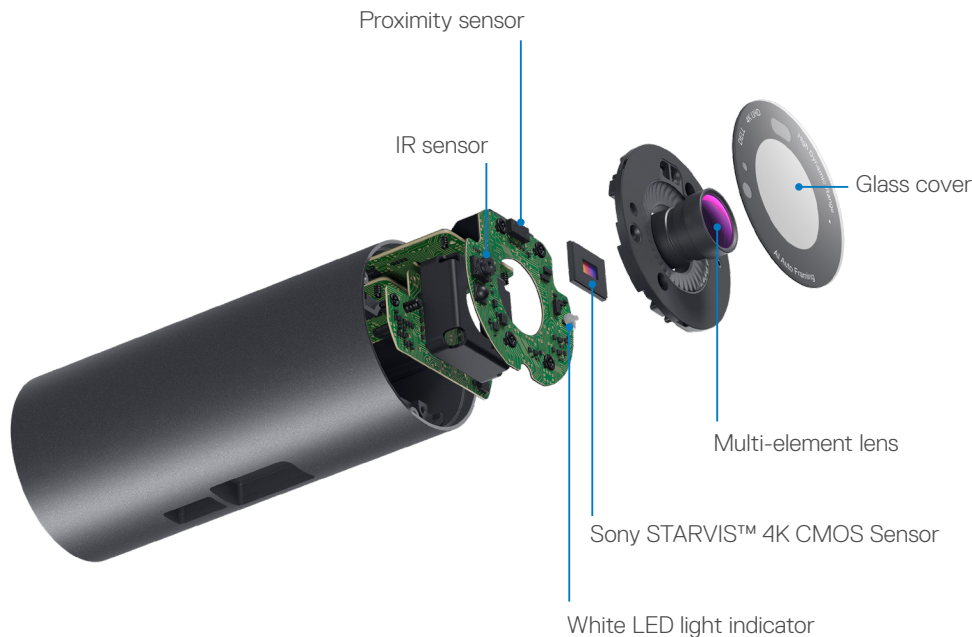

Features & Technical Specifications

Conveniently snap the cover on the lens and keep it protected when not in use. Snap it to the back for safekeeping.