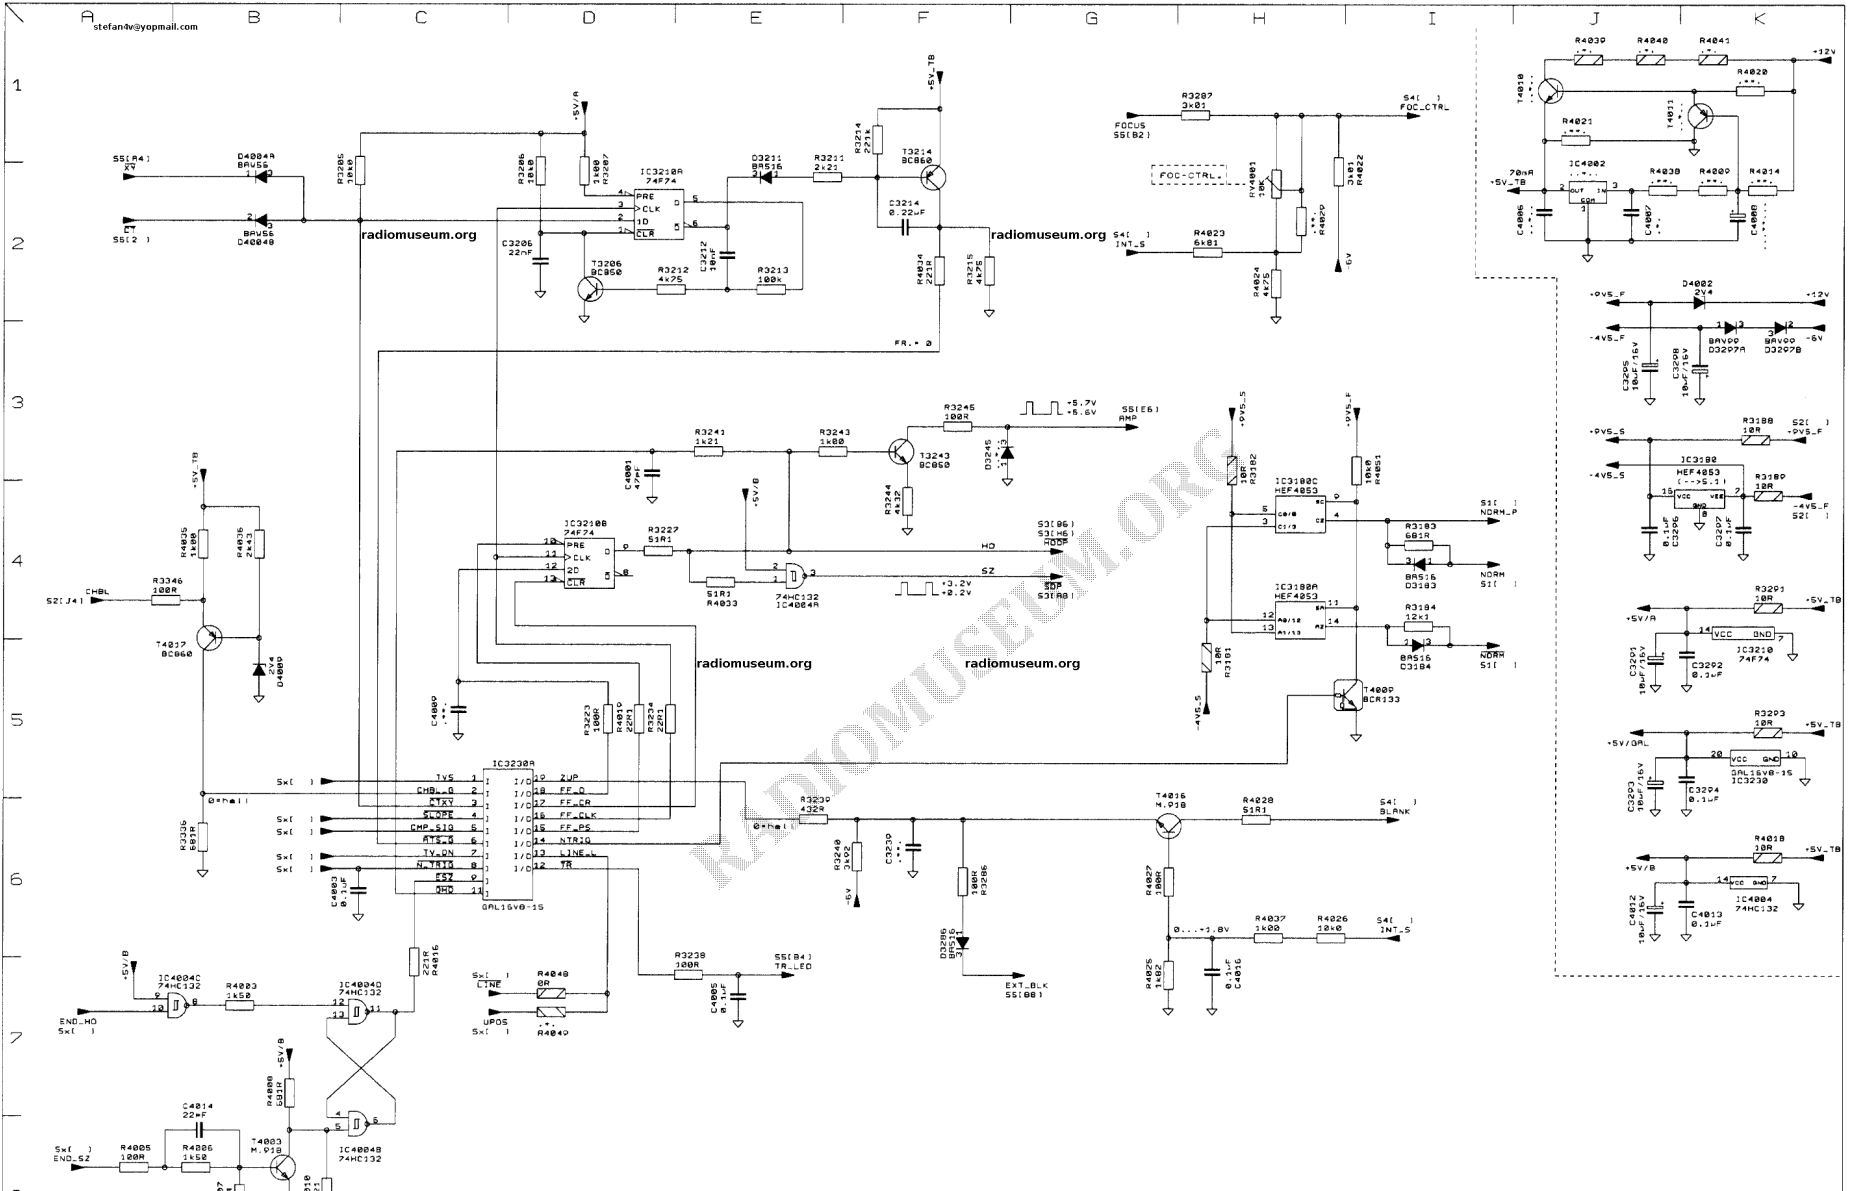

Subject to change without notice

TIMEBASE & BLANKING CIRCUIT	
HAMEG Instruments	TB303-6A
TB-BOARD	Dot: 18.08.98 10:05 Sheet 2 of 4