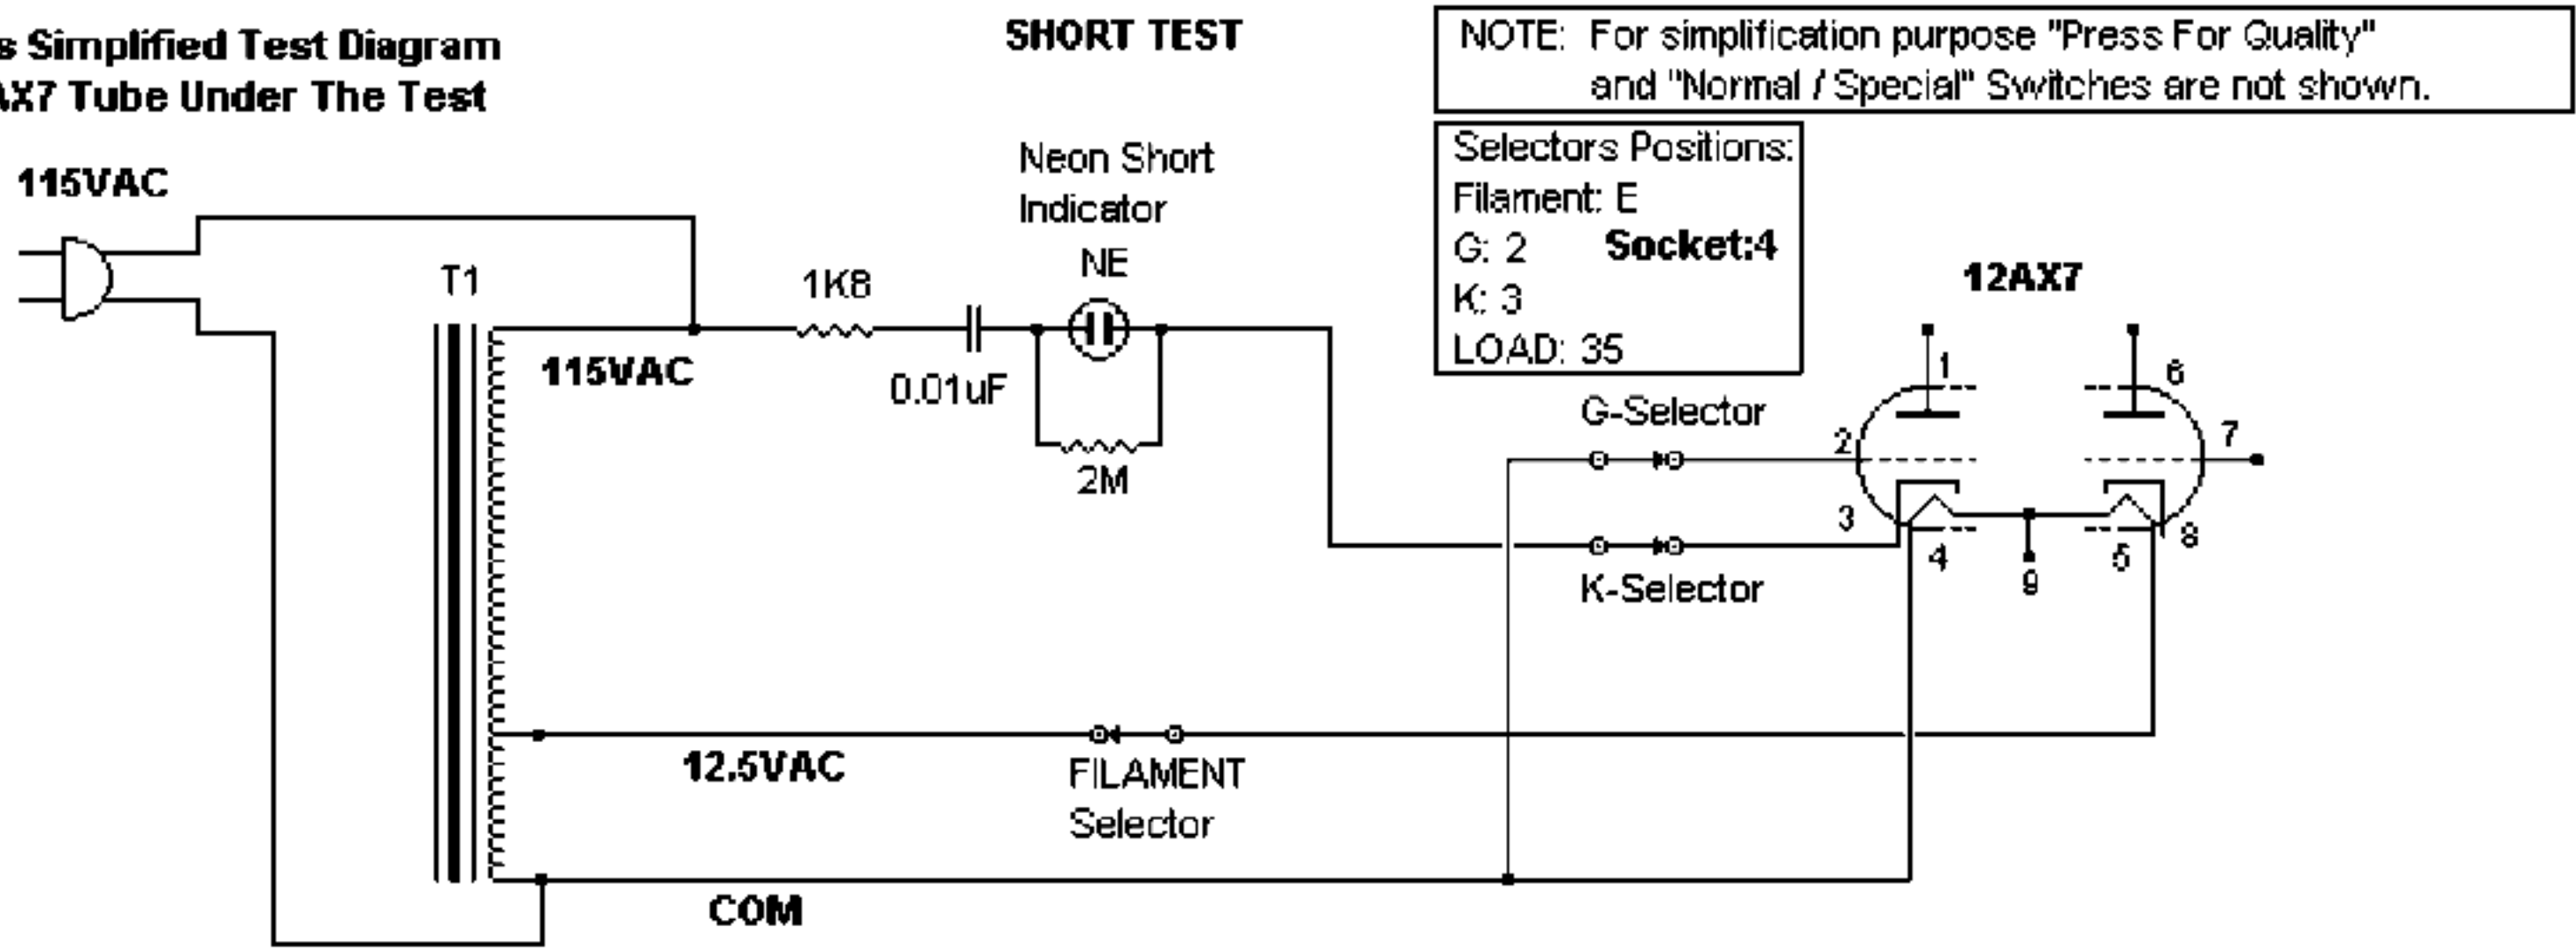

This Is Simplified Test Diagram Of 12AX7 Tube Under The Test

This Is Simplified General Principal Test Diagram of Accurate Instrument 257 Tester Operation