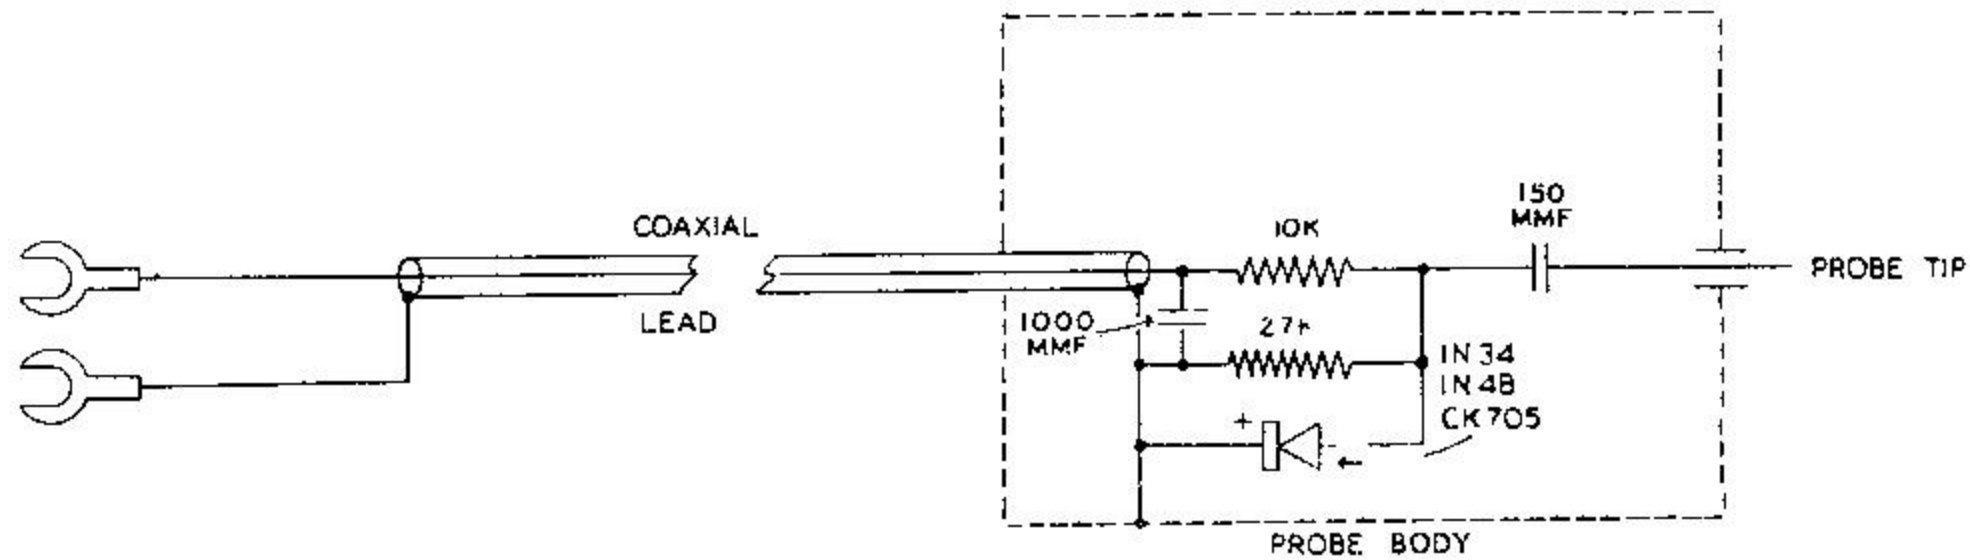

HEATHKIT DEMODULATOR PROBE #337-B

DEMODULATOR PROBE 337-B