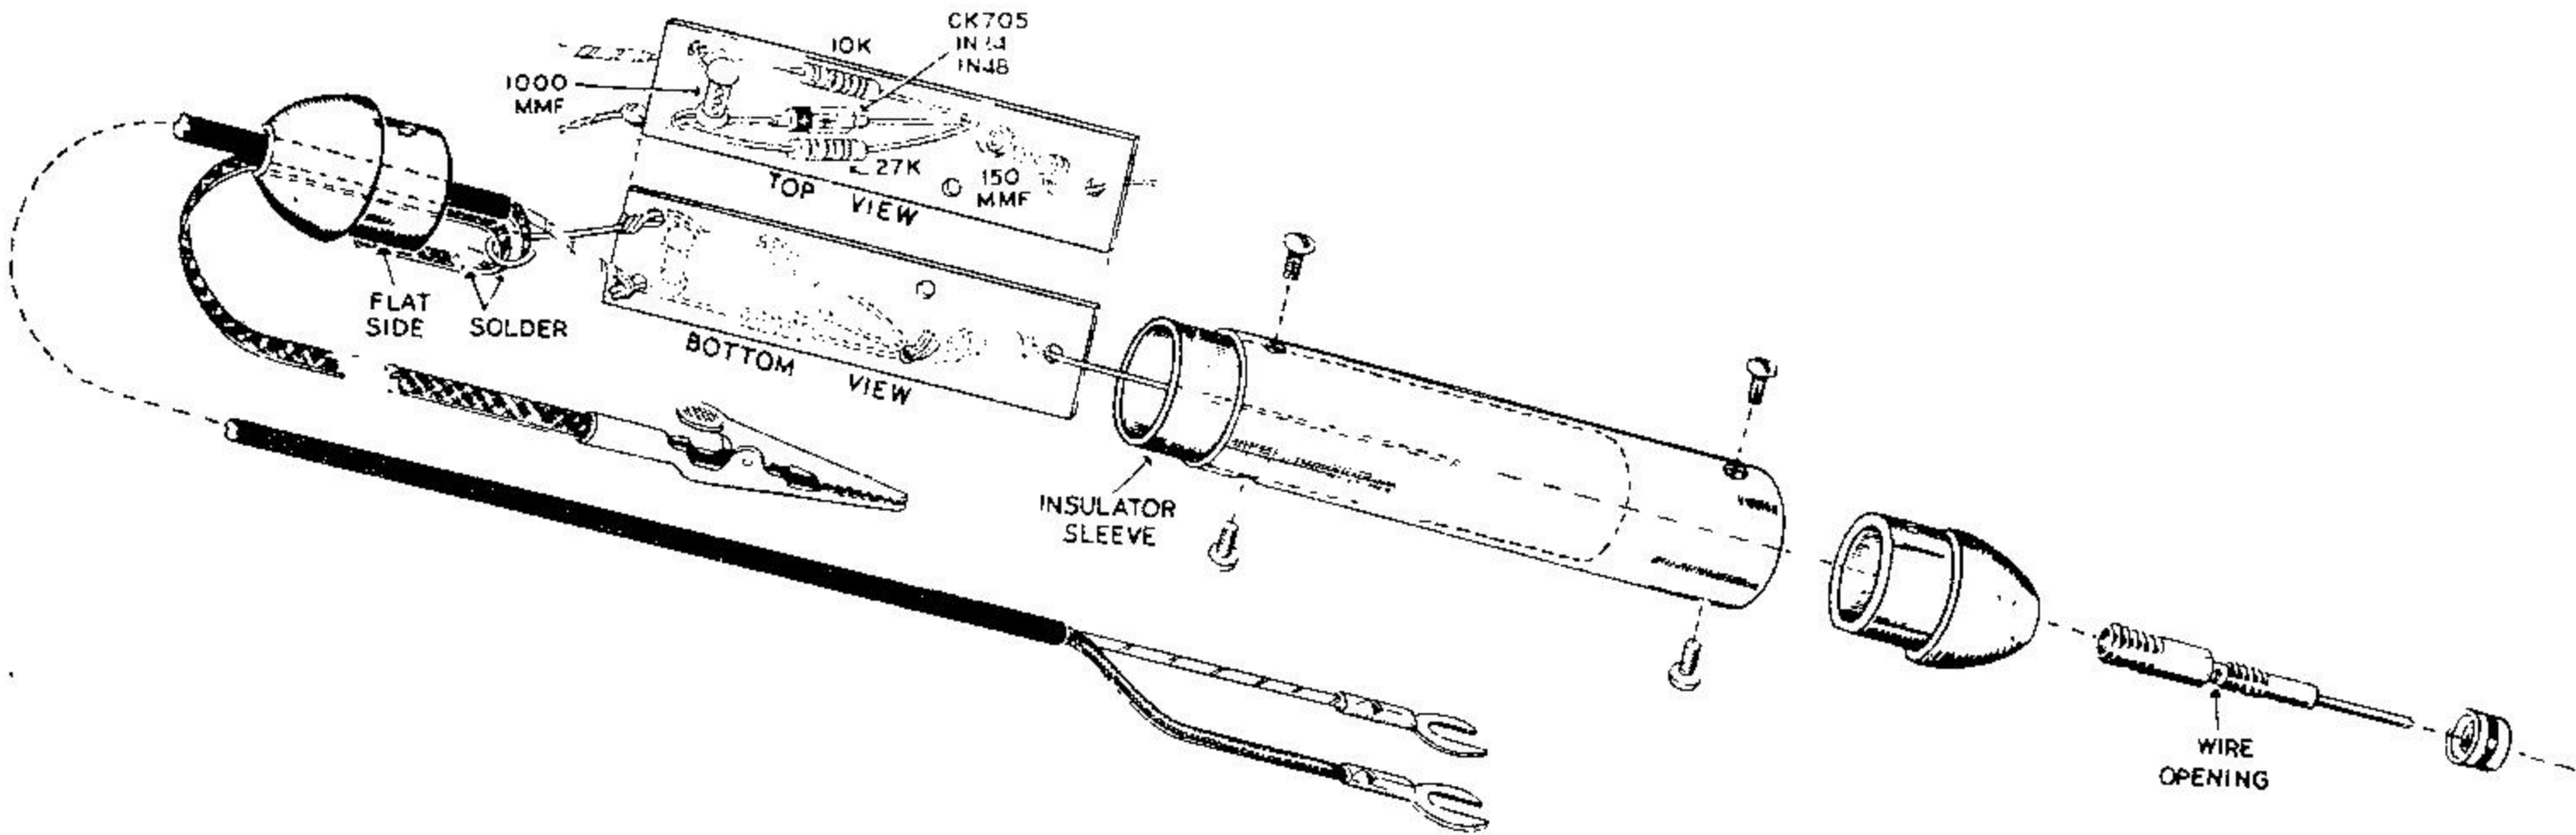

HEATHKIT DEMODULATOR PROBE #337-B

DEMODULATOR PROBE 337-B